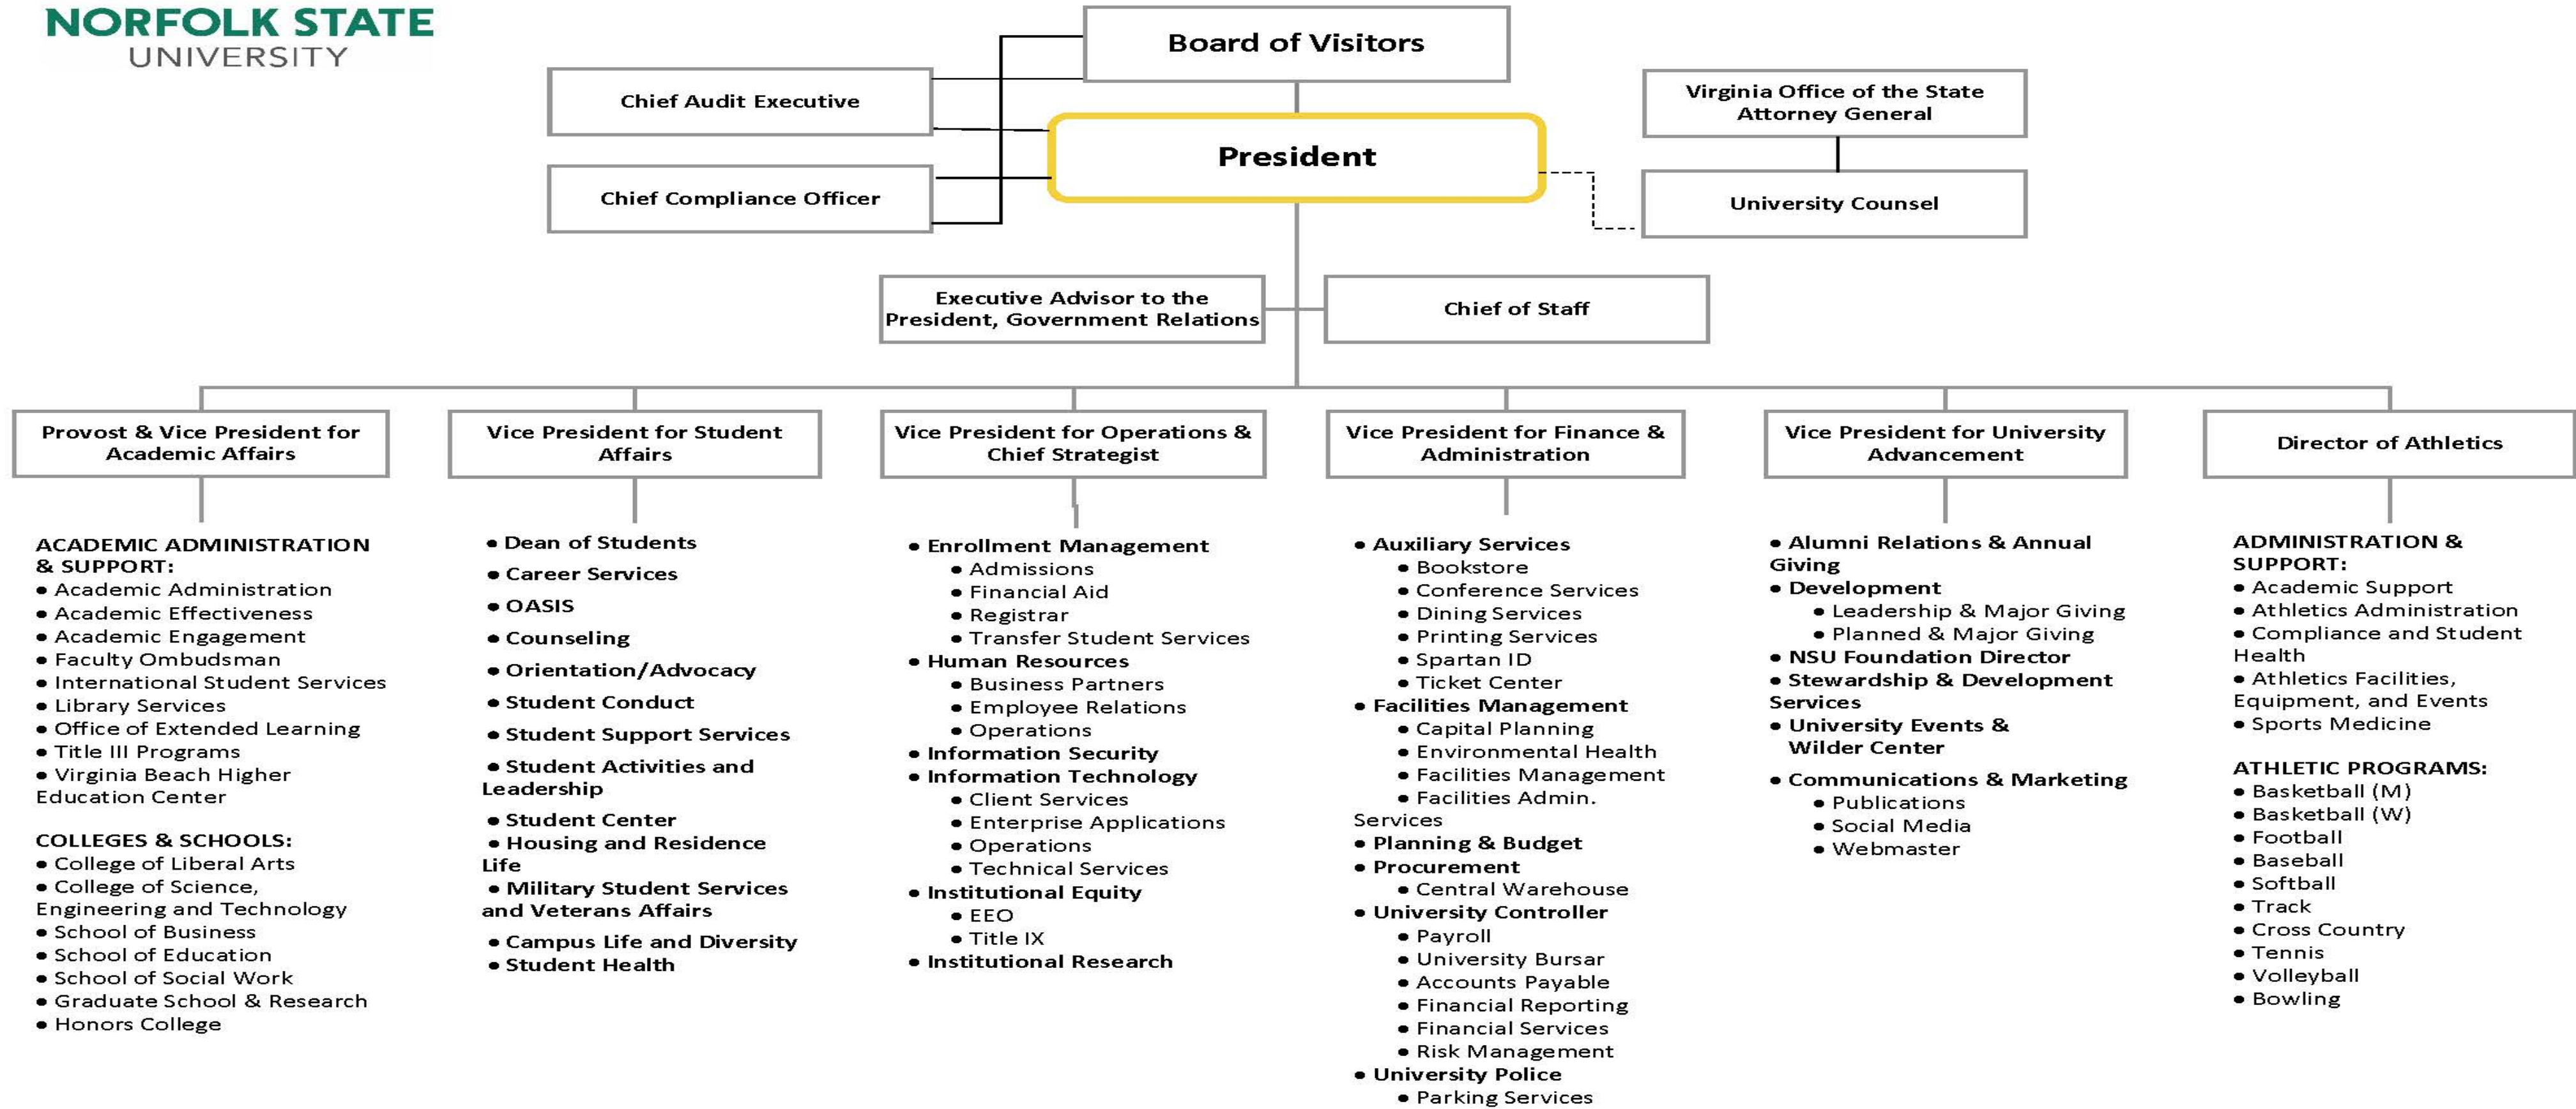

NSU Organizational Chart