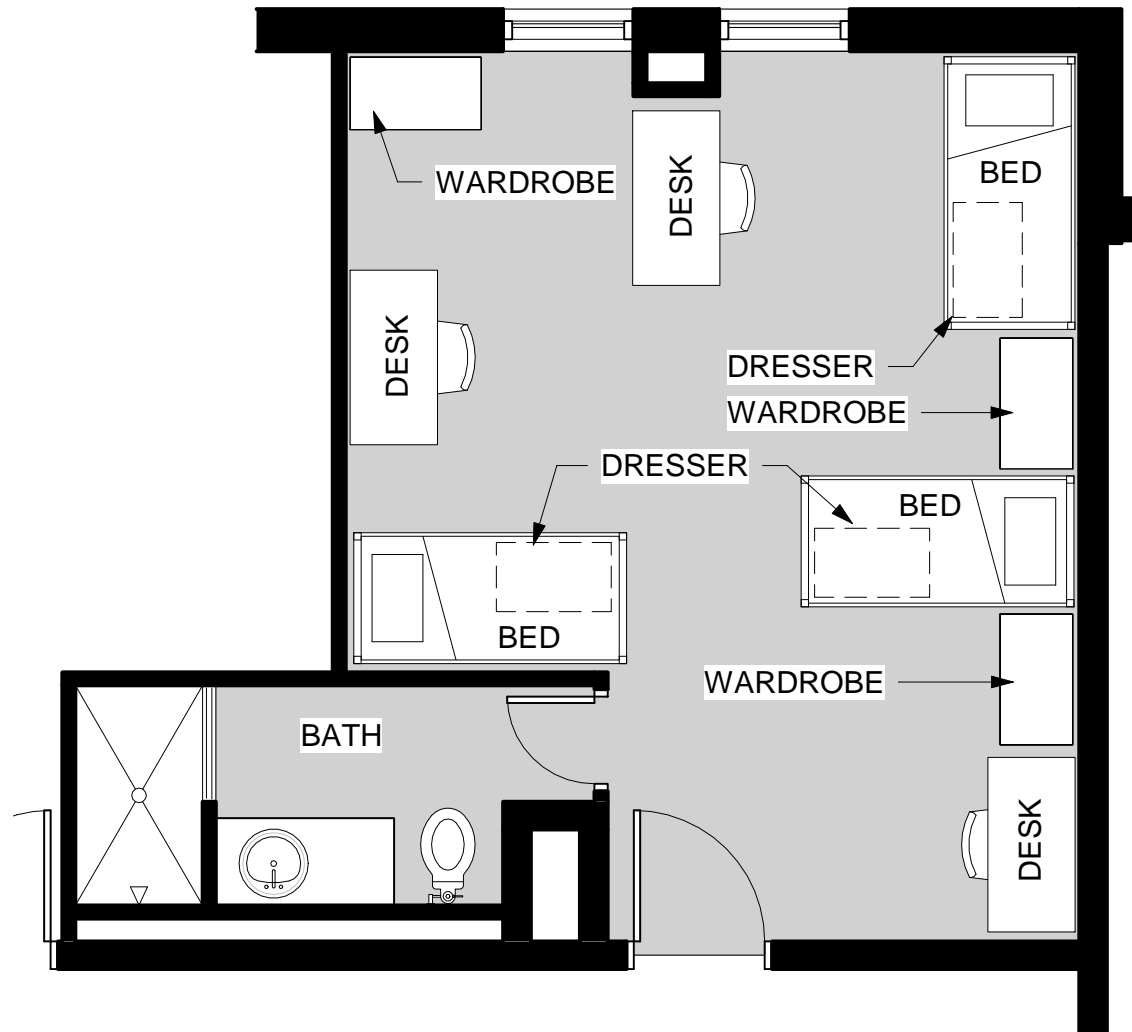

LARGE THREE BED SUITE

SAMUEL SCOTT HALL

NORFOLK STATE UNIVERSITY

SMALL TRIPLE BED SUITE

SAMUEL SCOTT HALL

NORFOLK STATE UNIVERSITY

LARGE DOUBLE BED UNIT

SAMUEL SCOTT HALL

NORFOLK STATE UNIVERSITY

SMALL DOUBLE BED ROOM

SAMUEL SCOTT HALL

NORFOLK STATE UNIVERSITY