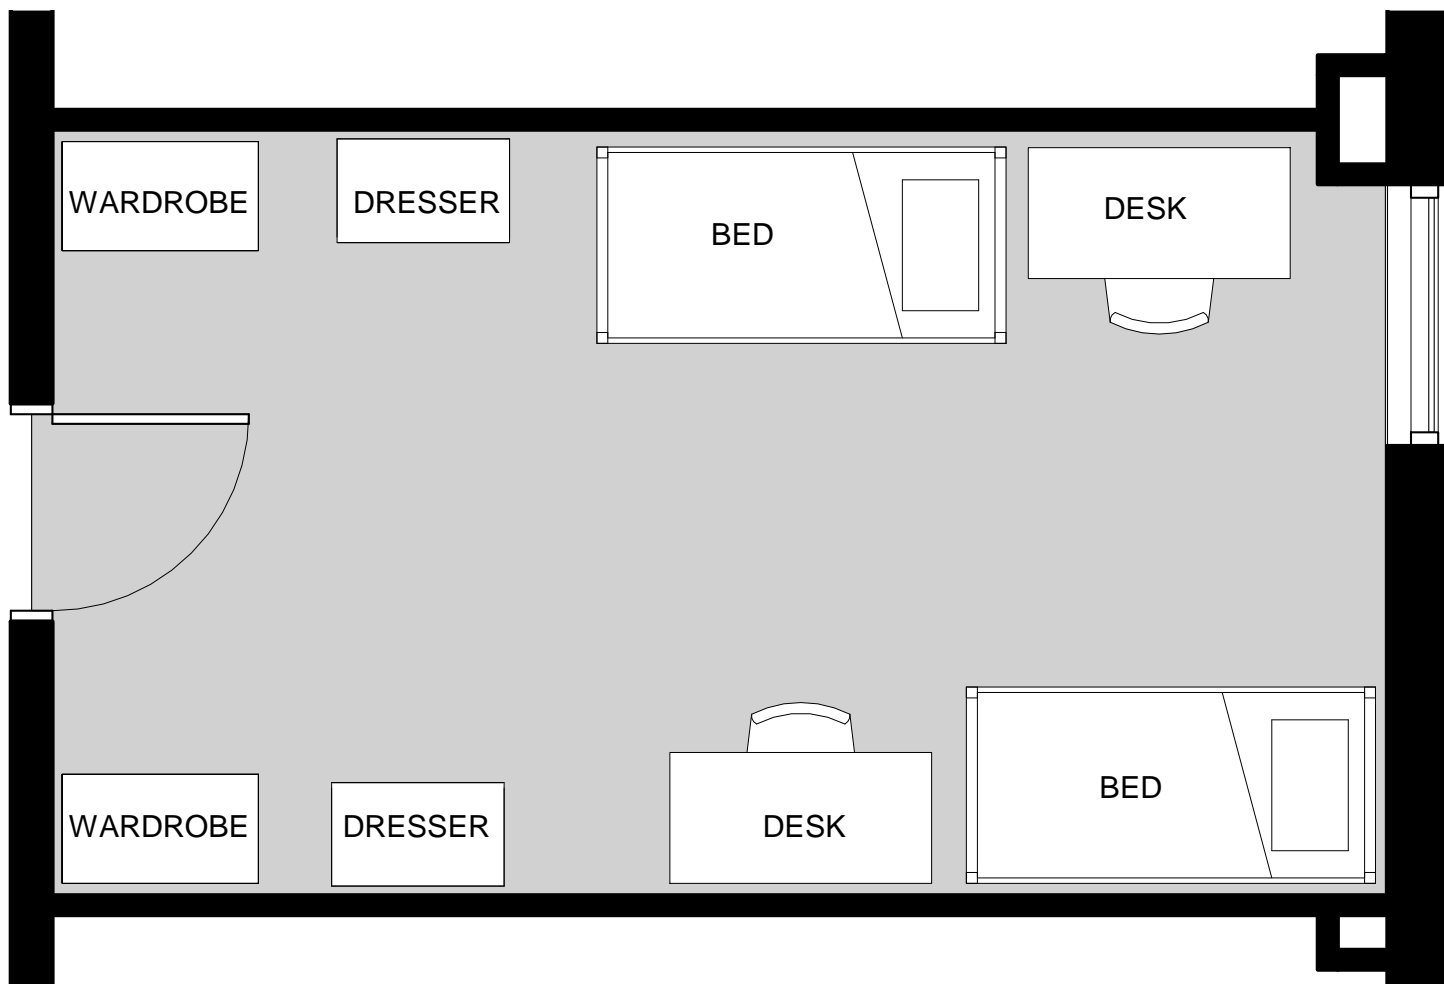

LARGE THREE BED SUITE

SAMUEL SCOTT HALL

NORFOLK STATE UNIVERSITY

SMALL TRIPLE BED SUITE

SAMUEL SCOTT HALL

NORFOLK STATE UNIVERSITY

LARGE DOUBLE BED UNIT

SAMUEL SCOTT HALL

NORFOLK STATE UNIVERSITY

SMALL DOUBLE BED ROOM

SAMUEL SCOTT HALL

NORFOLK STATE UNIVERSITY