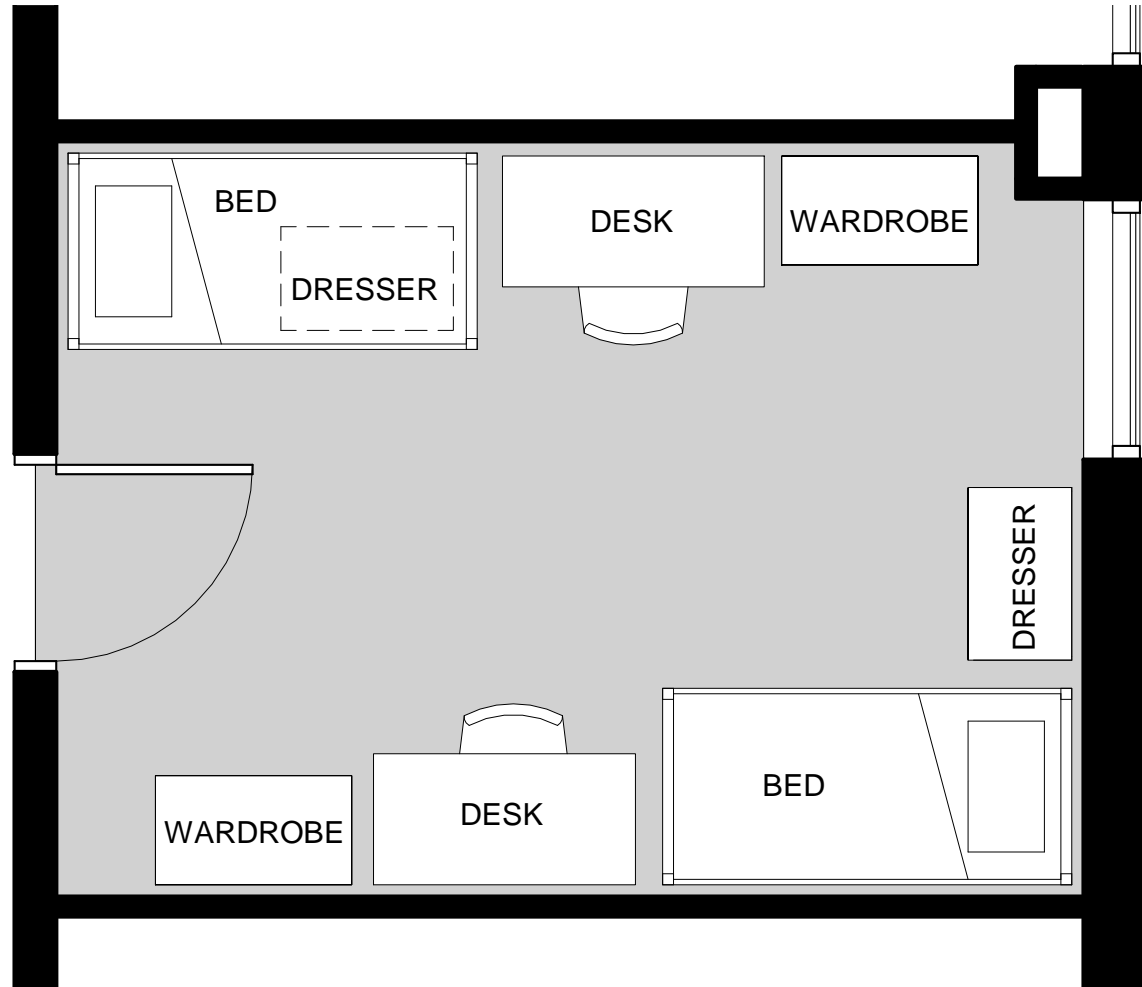

LARGE THREE BED SUITE

SAMUEL SCOTT HALL

NORFOLK STATE UNIVERSITY

SMALL TRIPLE BED SUITE

SAMUEL SCOTT HALL

NORFOLK STATE UNIVERSITY

LARGE DOUBLE BED UNIT

SAMUEL SCOTT HALL

NORFOLK STATE UNIVERSITY

SMALL DOUBLE BED ROOM

SAMUEL SCOTT HALL

NORFOLK STATE UNIVERSITY