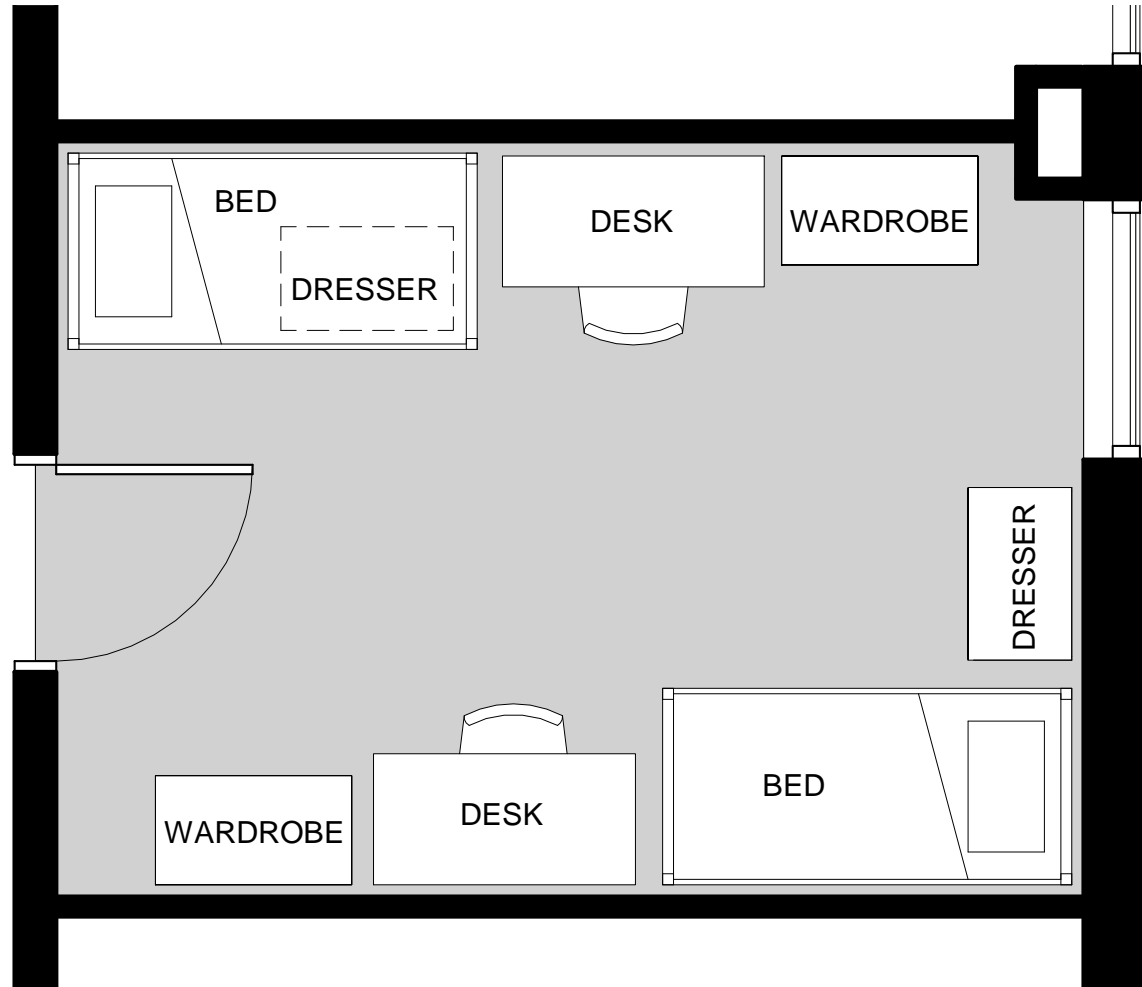

LARGE THREE BED SUITE

ROSA A. ALEXANDER HALL

NORFOLK STATE UNIVERSITY

SMALL TRIPLE BED SUITE

ROSA A. ALEXANDER HALL

NORFOLK STATE UNIVERSITY

LARGE DOUBLE BED UNIT

ROSA A. ALEXANDER HALL

NORFOLK STATE UNIVERSITY

SMALL DOUBLE BED ROOM

ROSA A. ALEXANDER HALL

NORFOLK STATE UNIVERSITY