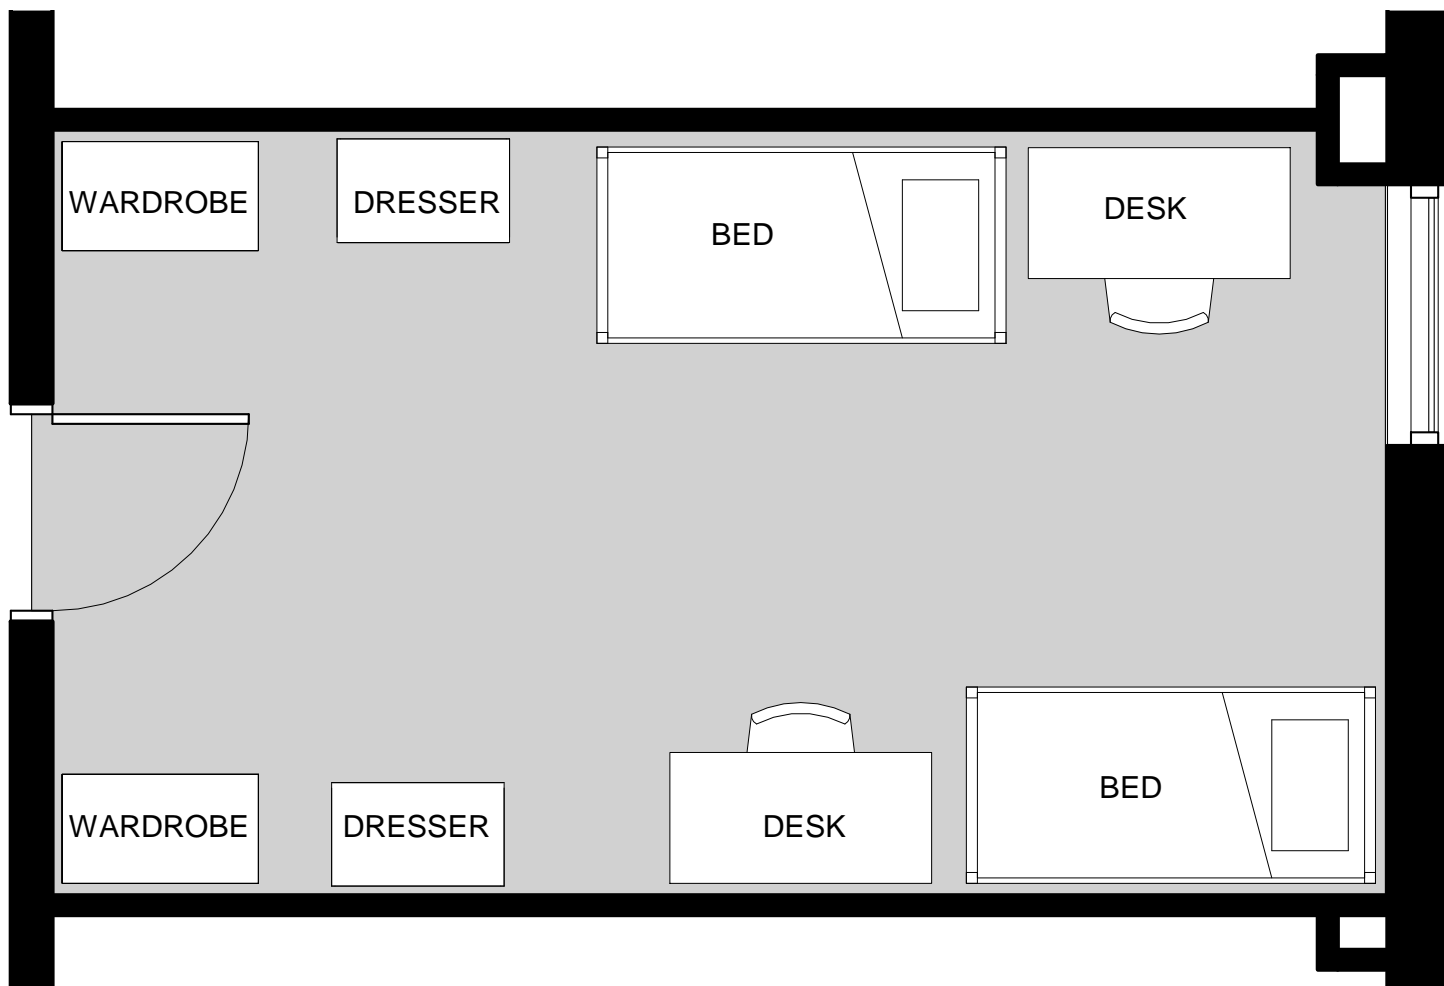

LARGE THREE BED SUITE

ROSA A. ALEXANDER HALL

NORFOLK STATE UNIVERSITY

SMALL TRIPLE BED SUITE

ROSA A. ALEXANDER HALL

NORFOLK STATE UNIVERSITY

LARGE DOUBLE BED UNIT

ROSA A. ALEXANDER HALL

NORFOLK STATE UNIVERSITY

SMALL DOUBLE BED ROOM

ROSA A. ALEXANDER HALL

NORFOLK STATE UNIVERSITY