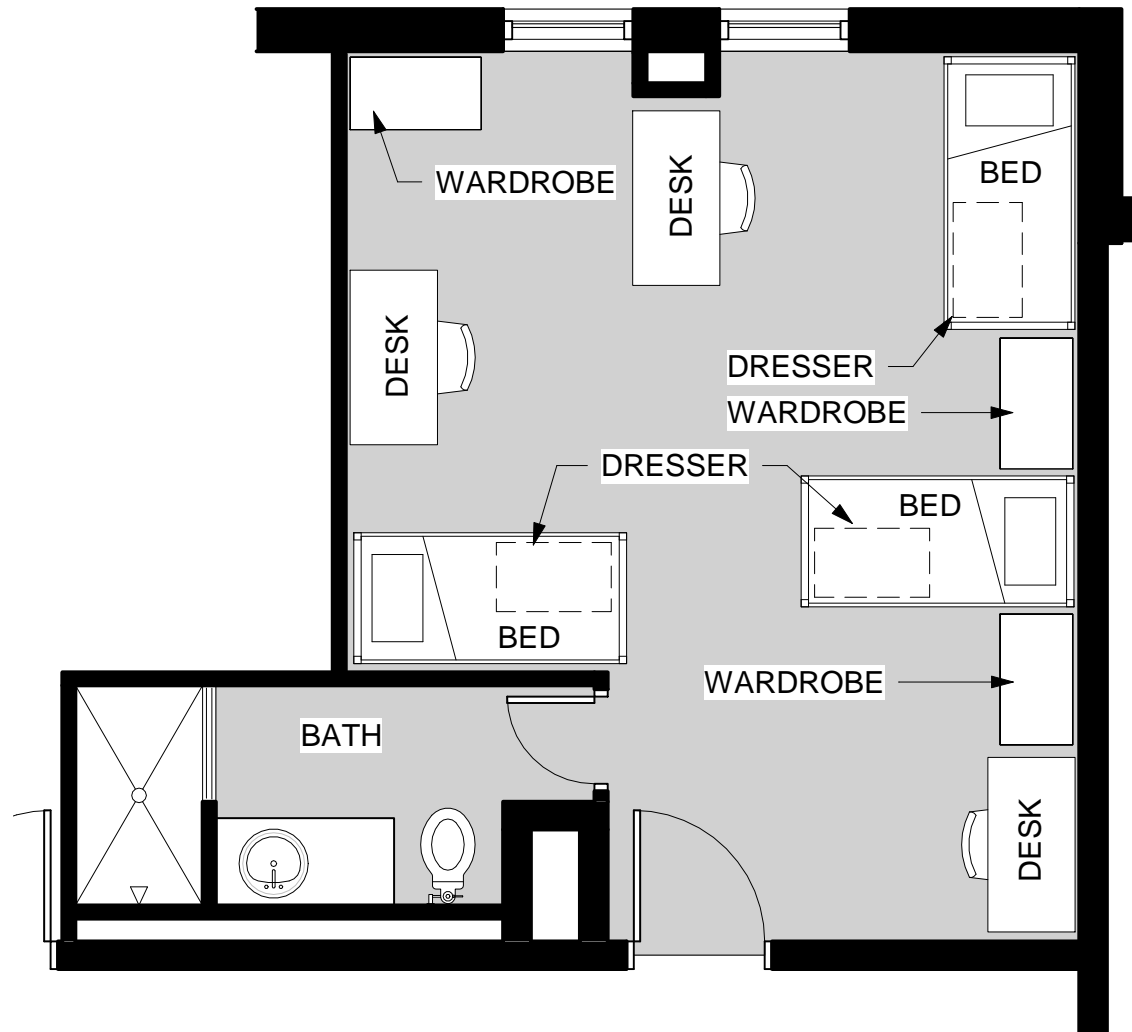

LARGE THREE BED SUITE

ROSA A. ALEXANDER HALL

NORFOLK STATE UNIVERSITY

SMALL TRIPLE BED SUITE

ROSA A. ALEXANDER HALL

NORFOLK STATE UNIVERSITY

LARGE DOUBLE BED UNIT

ROSA A. ALEXANDER HALL

NORFOLK STATE UNIVERSITY

SMALL DOUBLE BED ROOM

ROSA A. ALEXANDER HALL

NORFOLK STATE UNIVERSITY