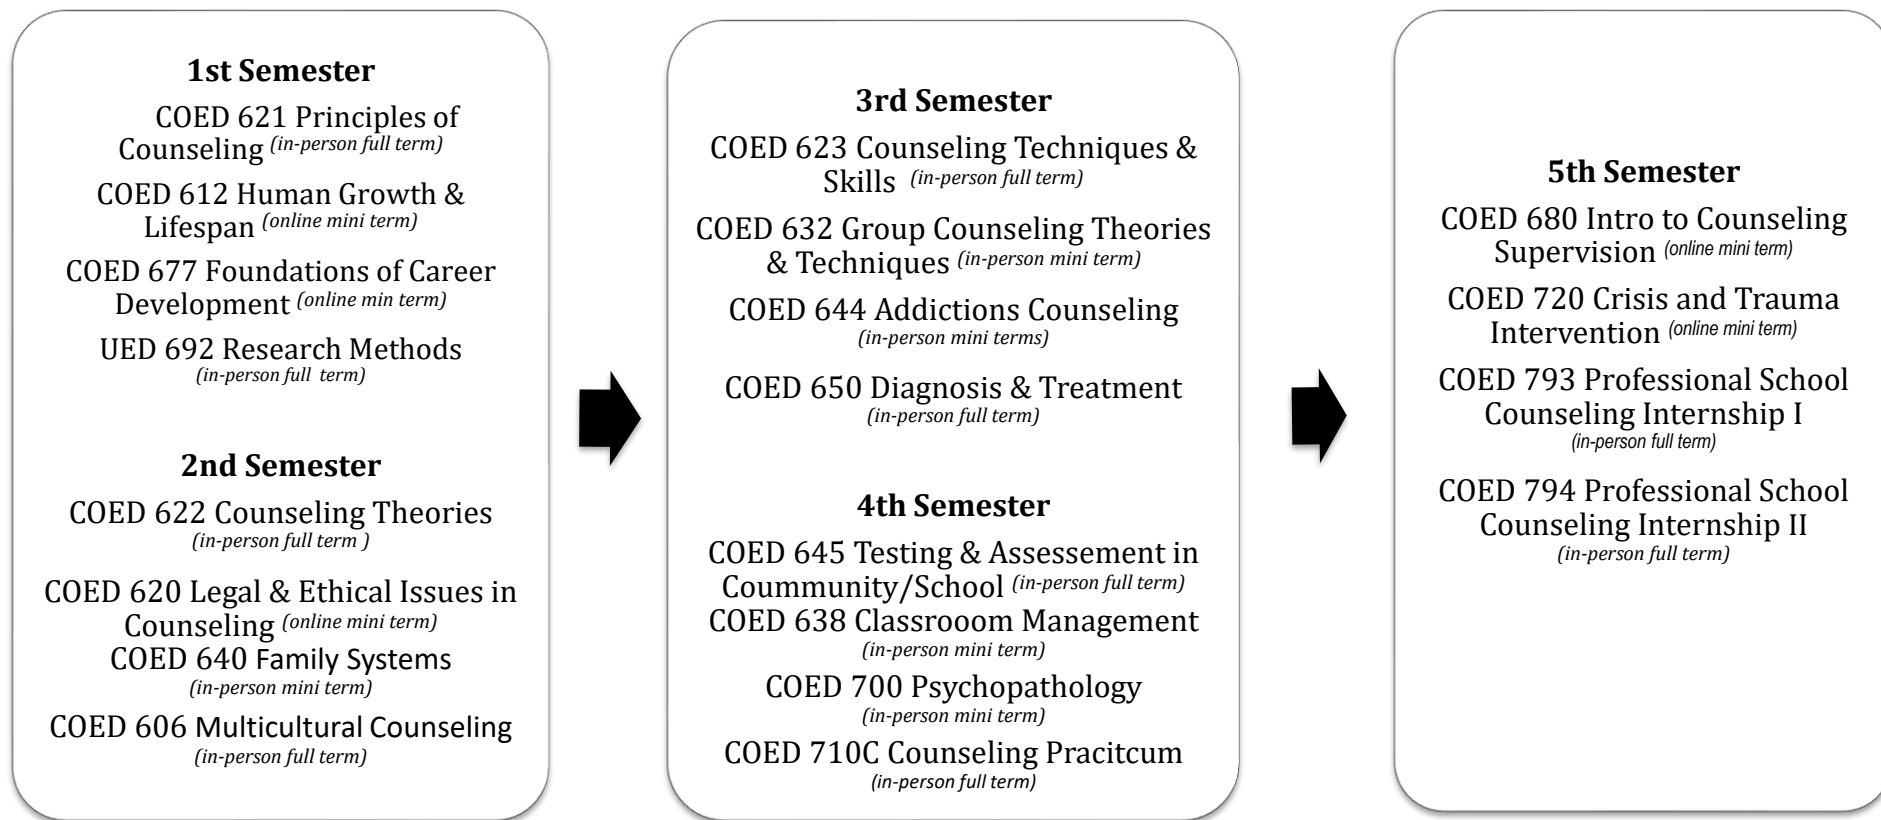

## Master of Arts in Counseling Education: *Professional School Counseling Course Sequence*

---

### Summer Courses

Those students wishing to take three courses per semester will need to take summer courses to stay in with their cohort. Online and in-person mini term courses based on student needs and department faculty teaching availability.