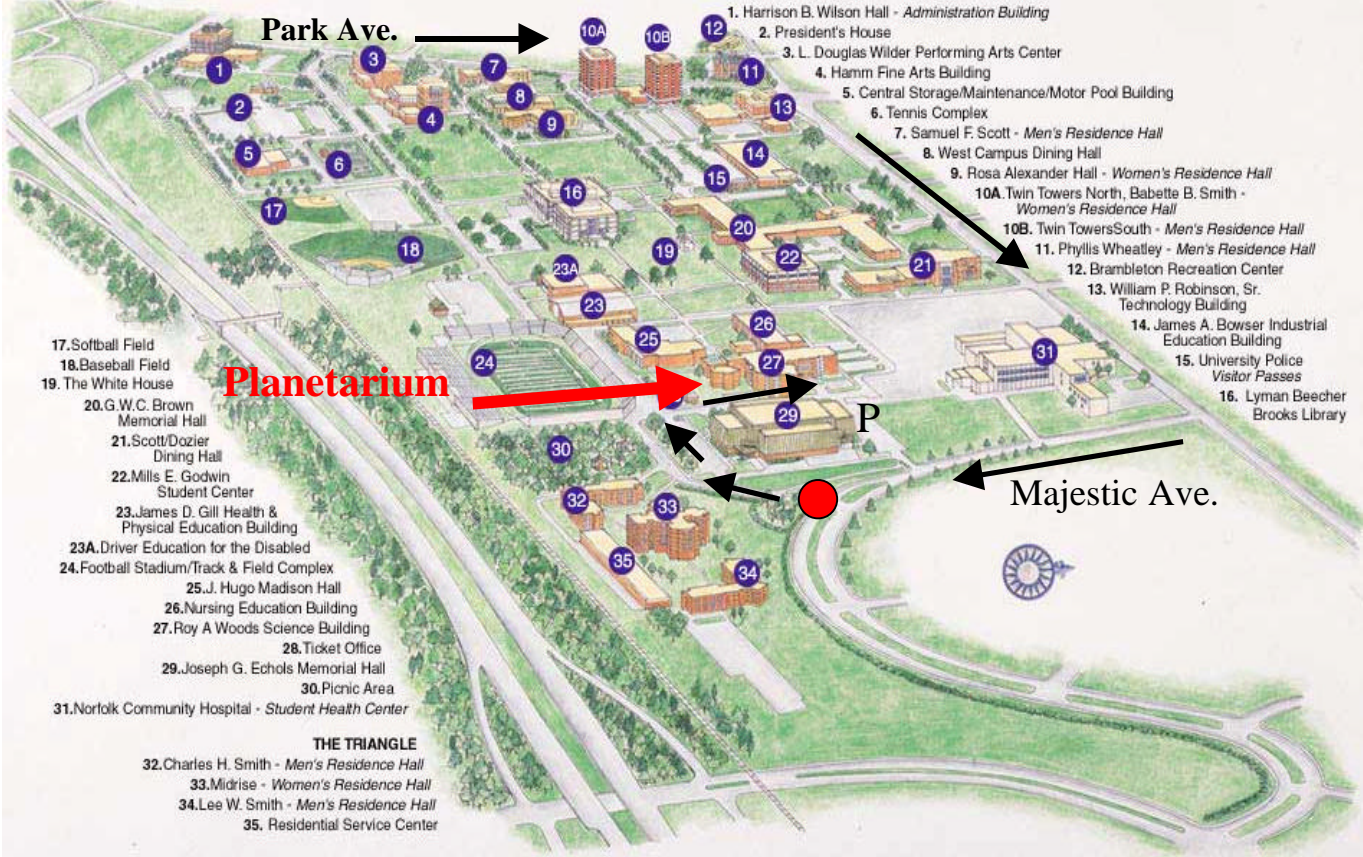

# Norfolk State University Planetarium

from: Park Avenue take Corprew Ave. and then Majestic Ave. until the ● entrance.