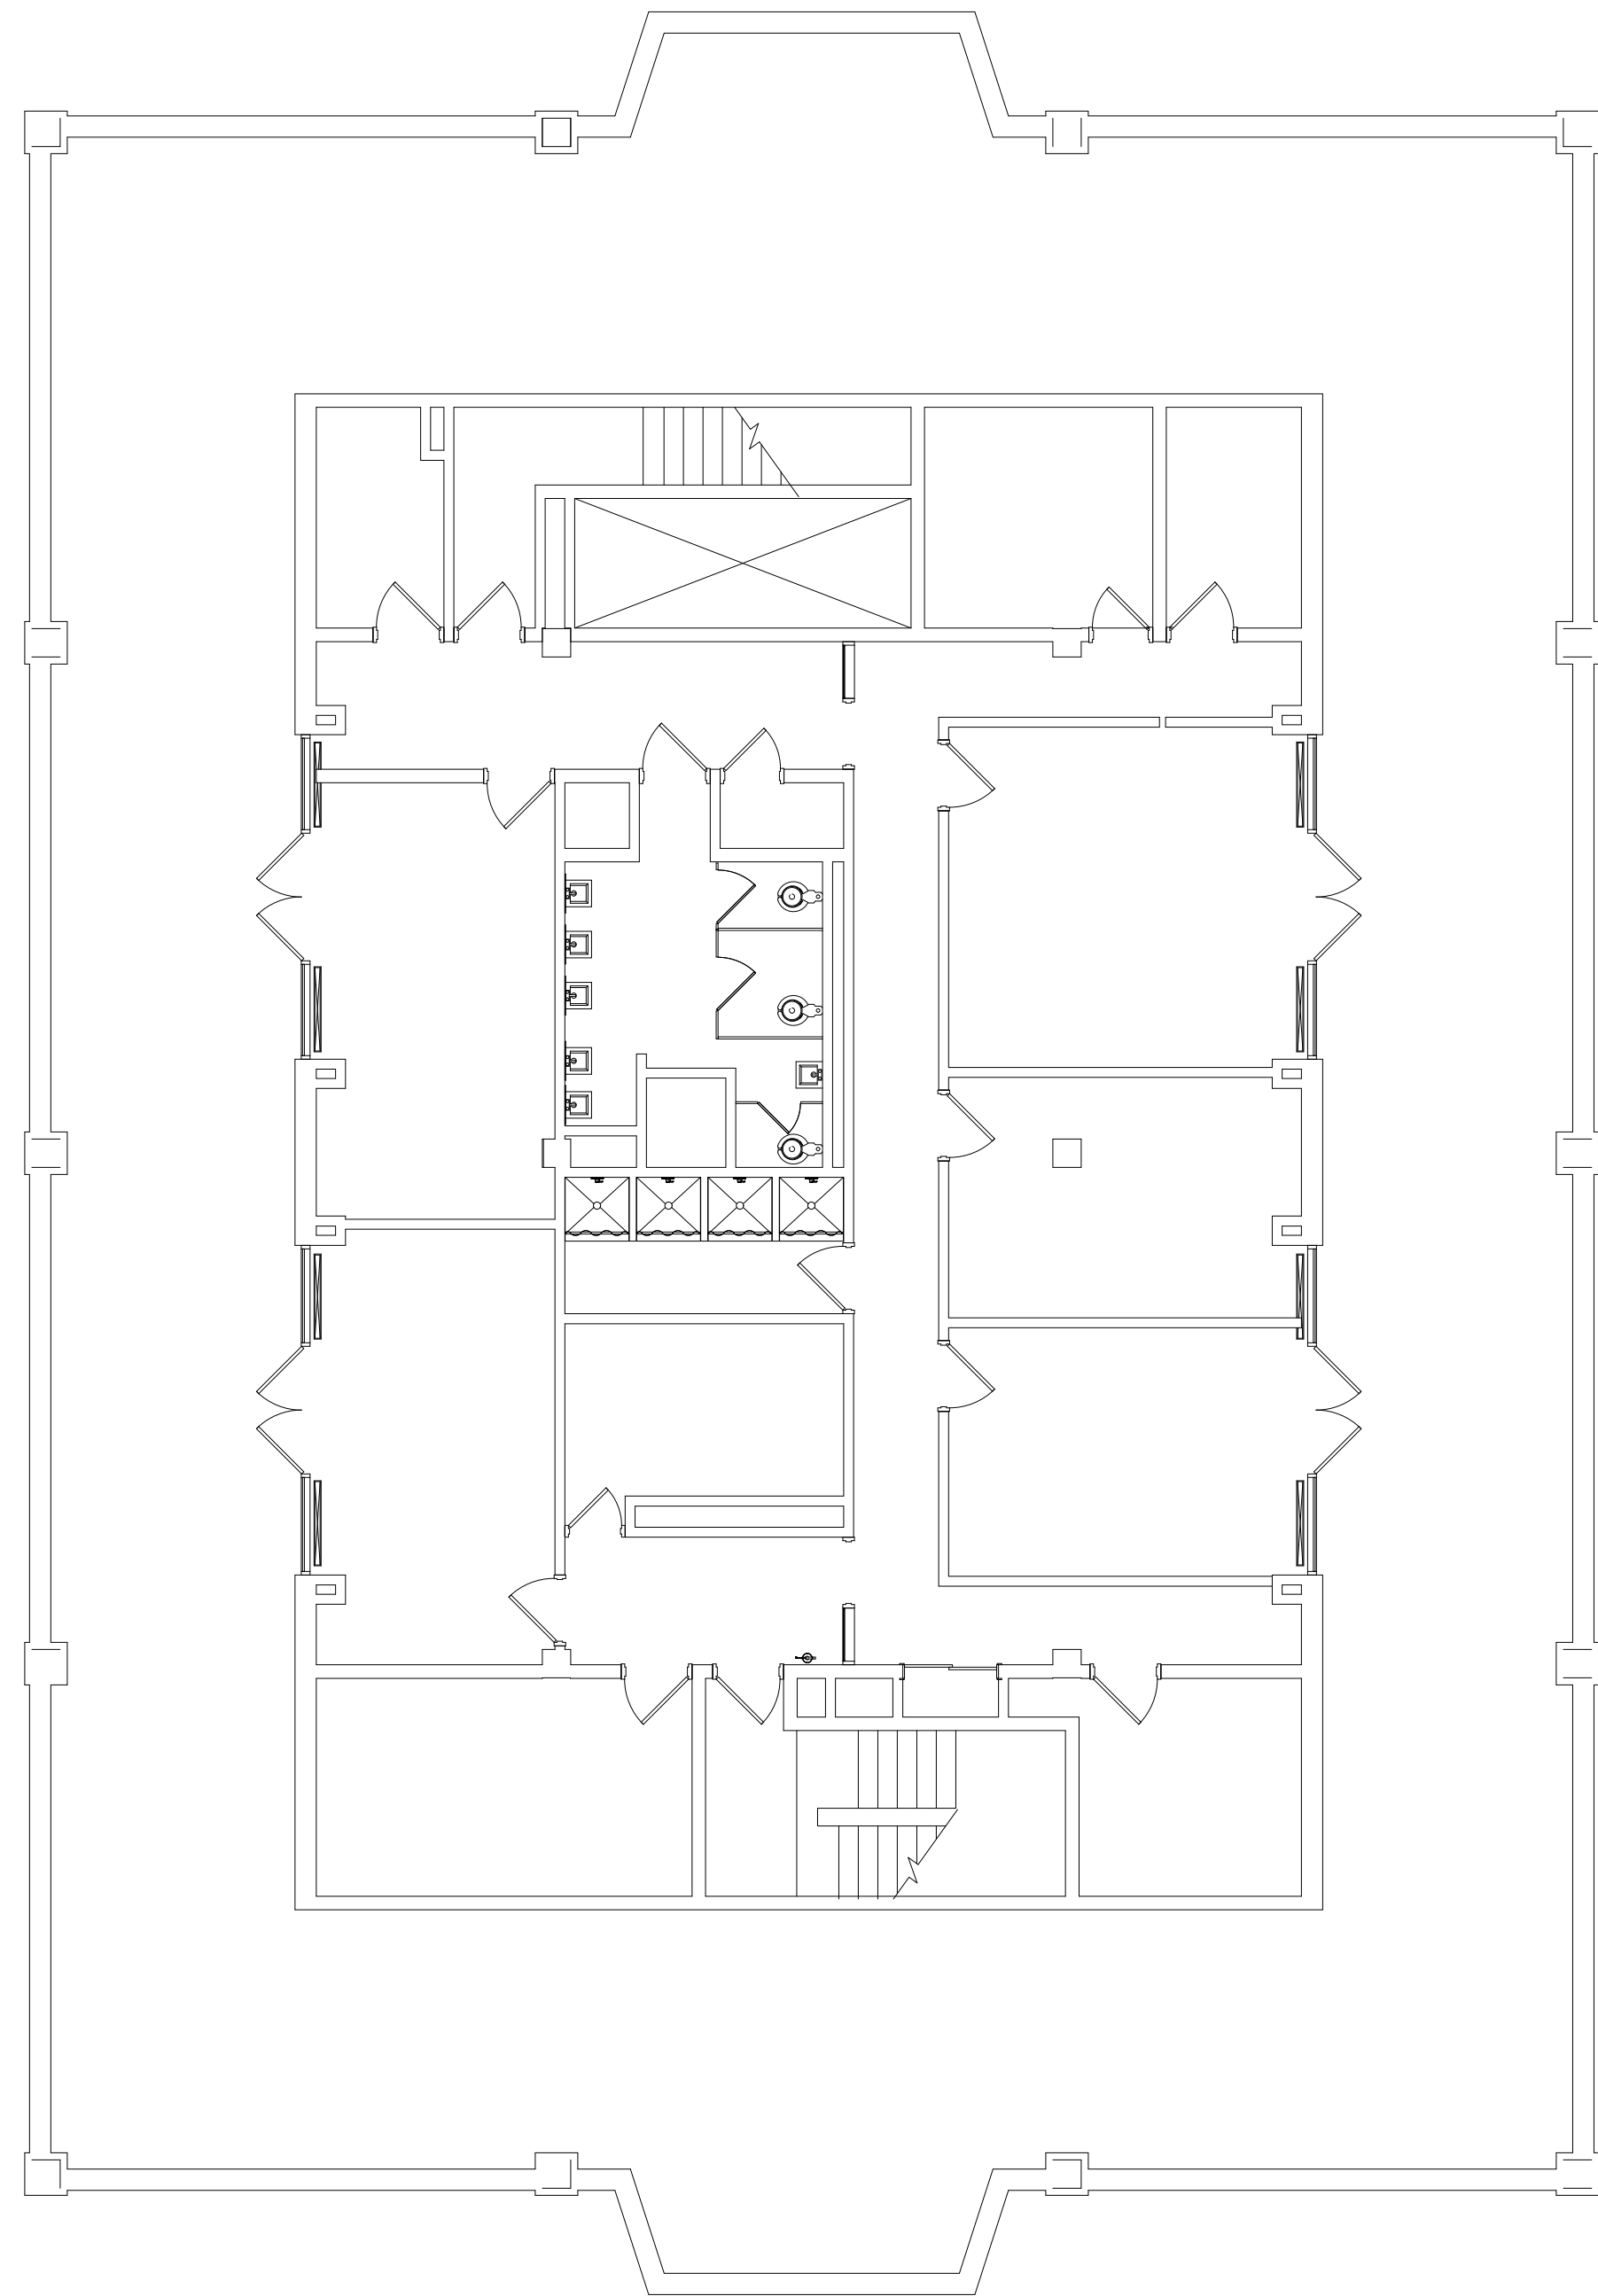

**BABBETTE TOWERS  
NORTH AND SOUTH  
FIRST FLOOR**

1/16" = 1'-0" 10' 0 10' 20' 30'

**BABBETTE TOWERS  
NORTH AND SOUTH  
SECOND THRU TENTH FLOORS**

1/8" = 1'-0" 

NORTH  
ELEVENTH FLOOR

SOUTH  
ELEVENTH FLOOR

# BABBETTE TOWERS NORTH AND SOUTH ELEVENTH FLOOR

1/8" = 1'-0" 