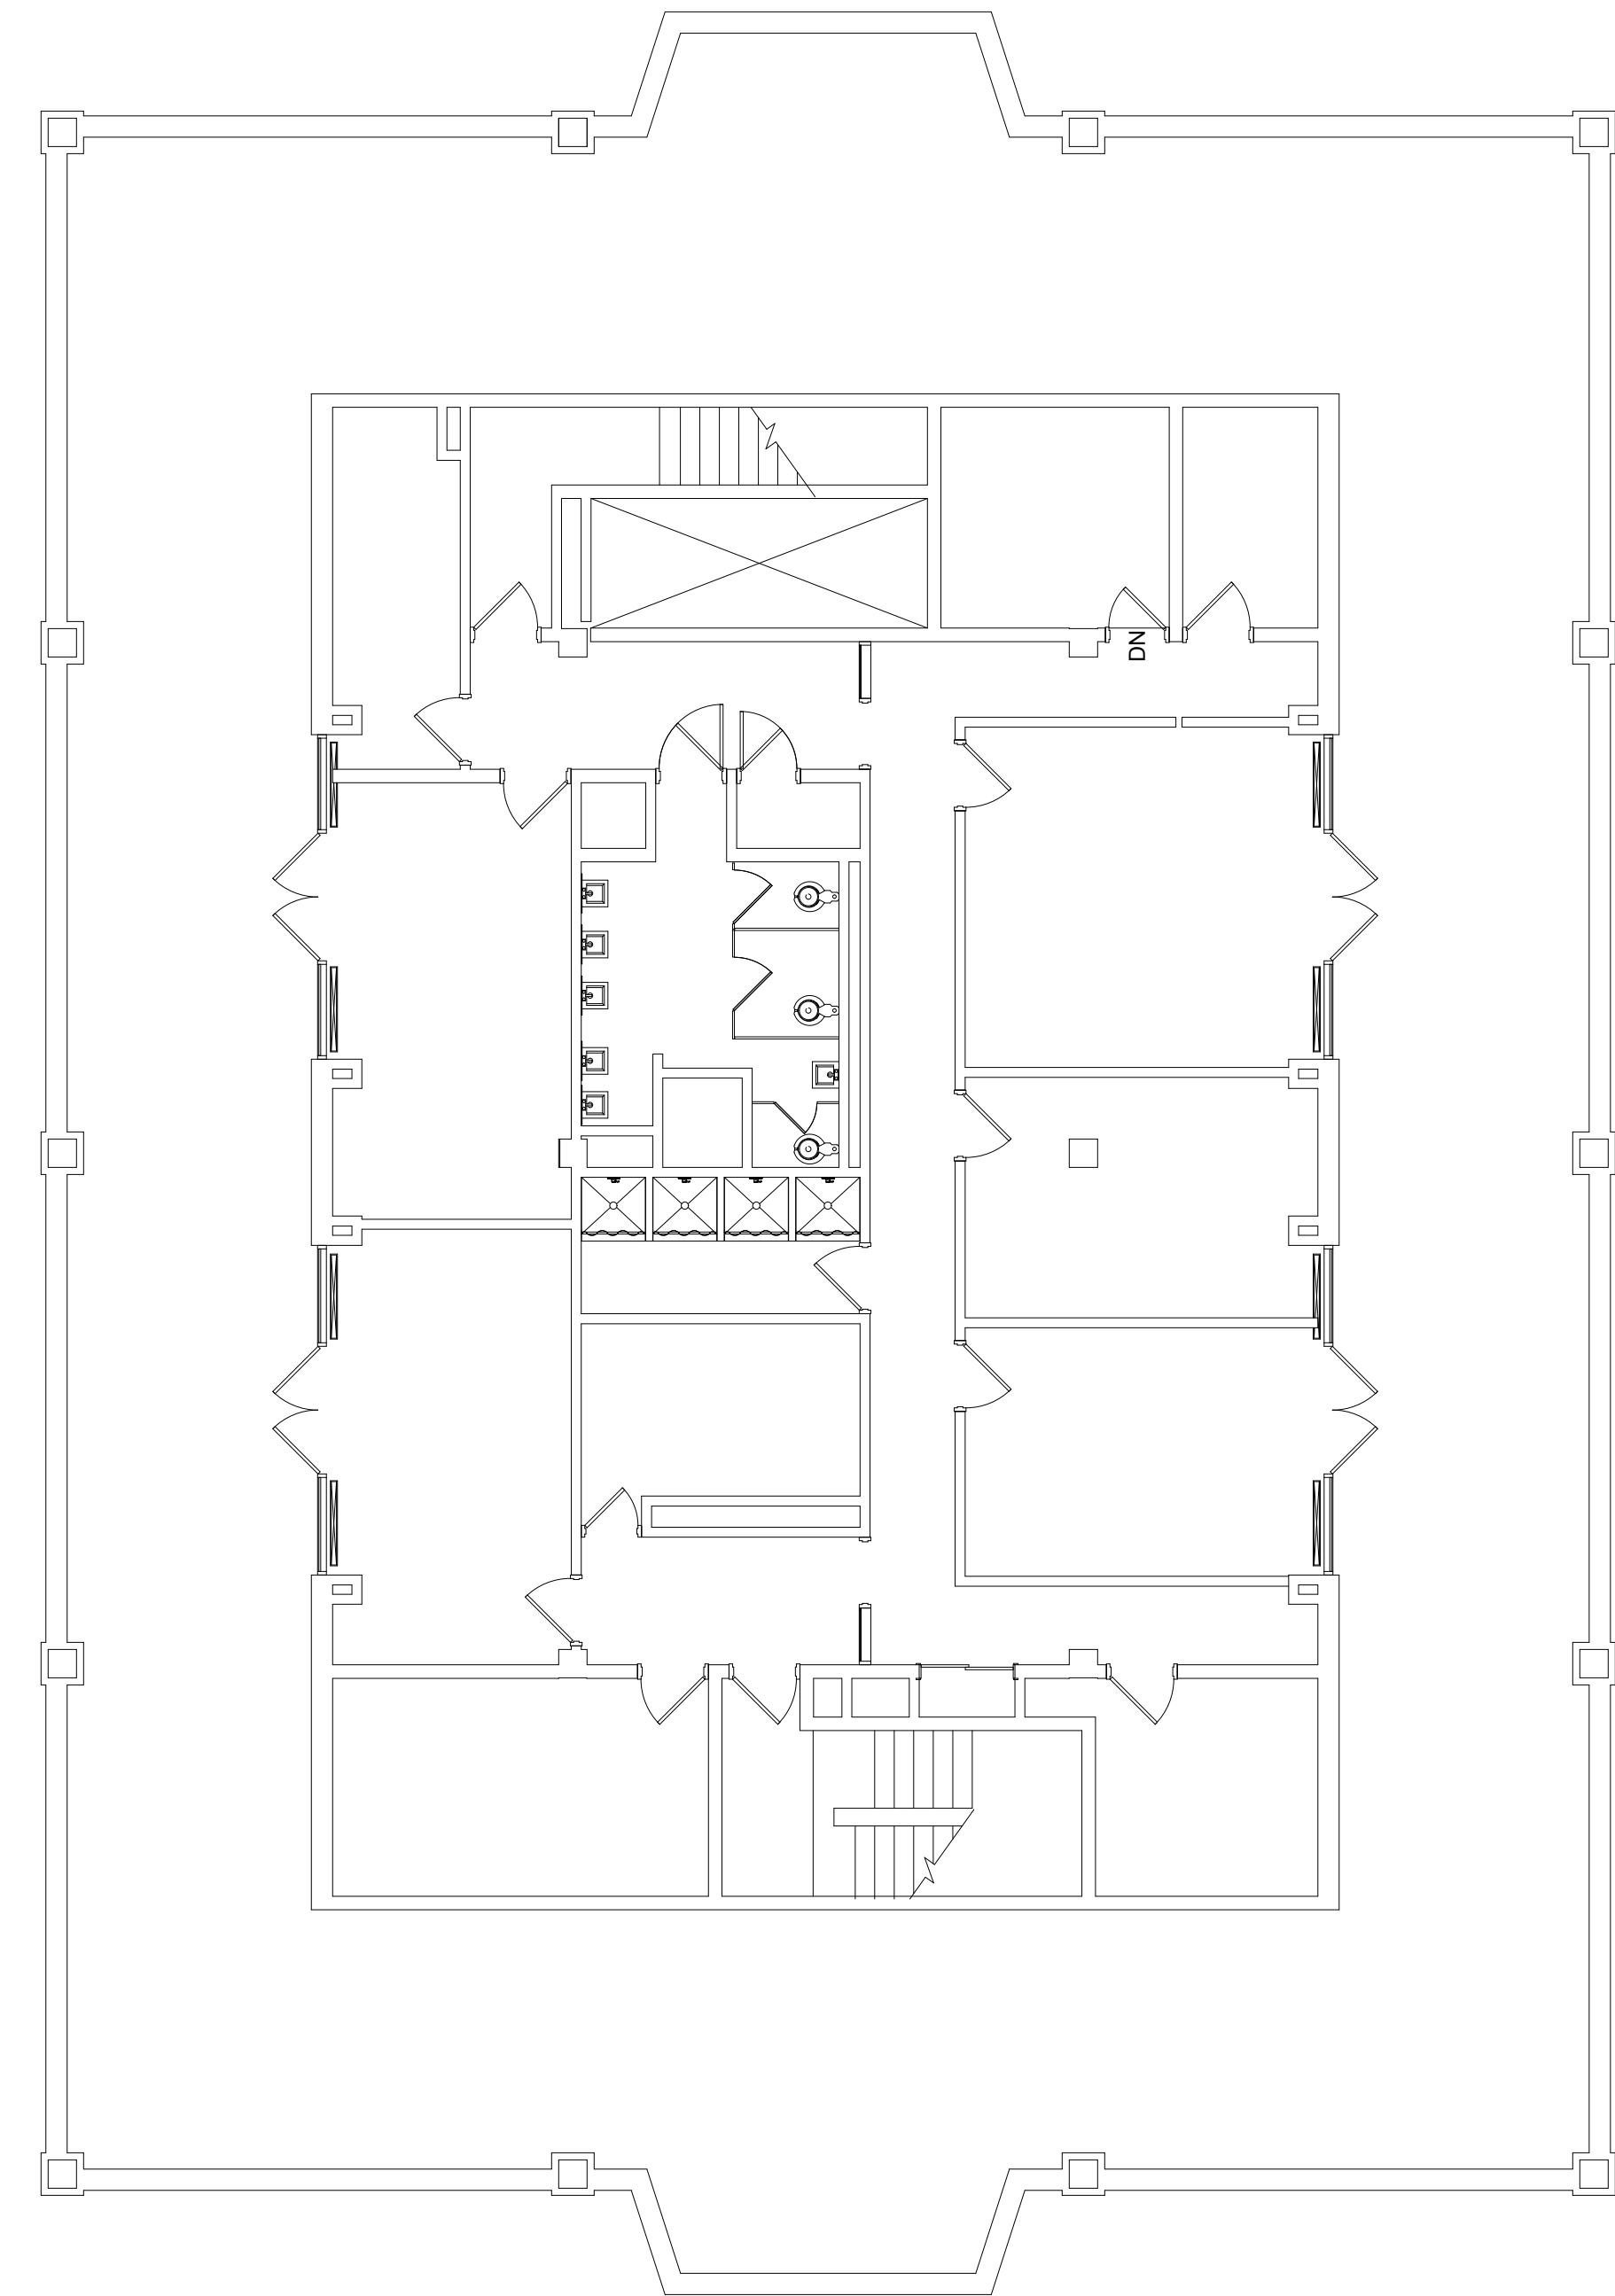

**BABBETTE TOWERS  
NORTH AND SOUTH  
FIRST FLOOR**

1/16" = 1'-0" 10' 0 10' 20' 30'

**BABBETTE TOWERS  
NORTH AND SOUTH  
SECOND THRU TENTH FLOORS**

1/8" = 1'-0" 

NORTH  
ELEVENTH FLOOR

SOUTH  
ELEVENTH FLOOR

# BABBETTE TOWERS NORTH AND SOUTH ELEVENTH FLOOR

1/8" = 1'-0" 