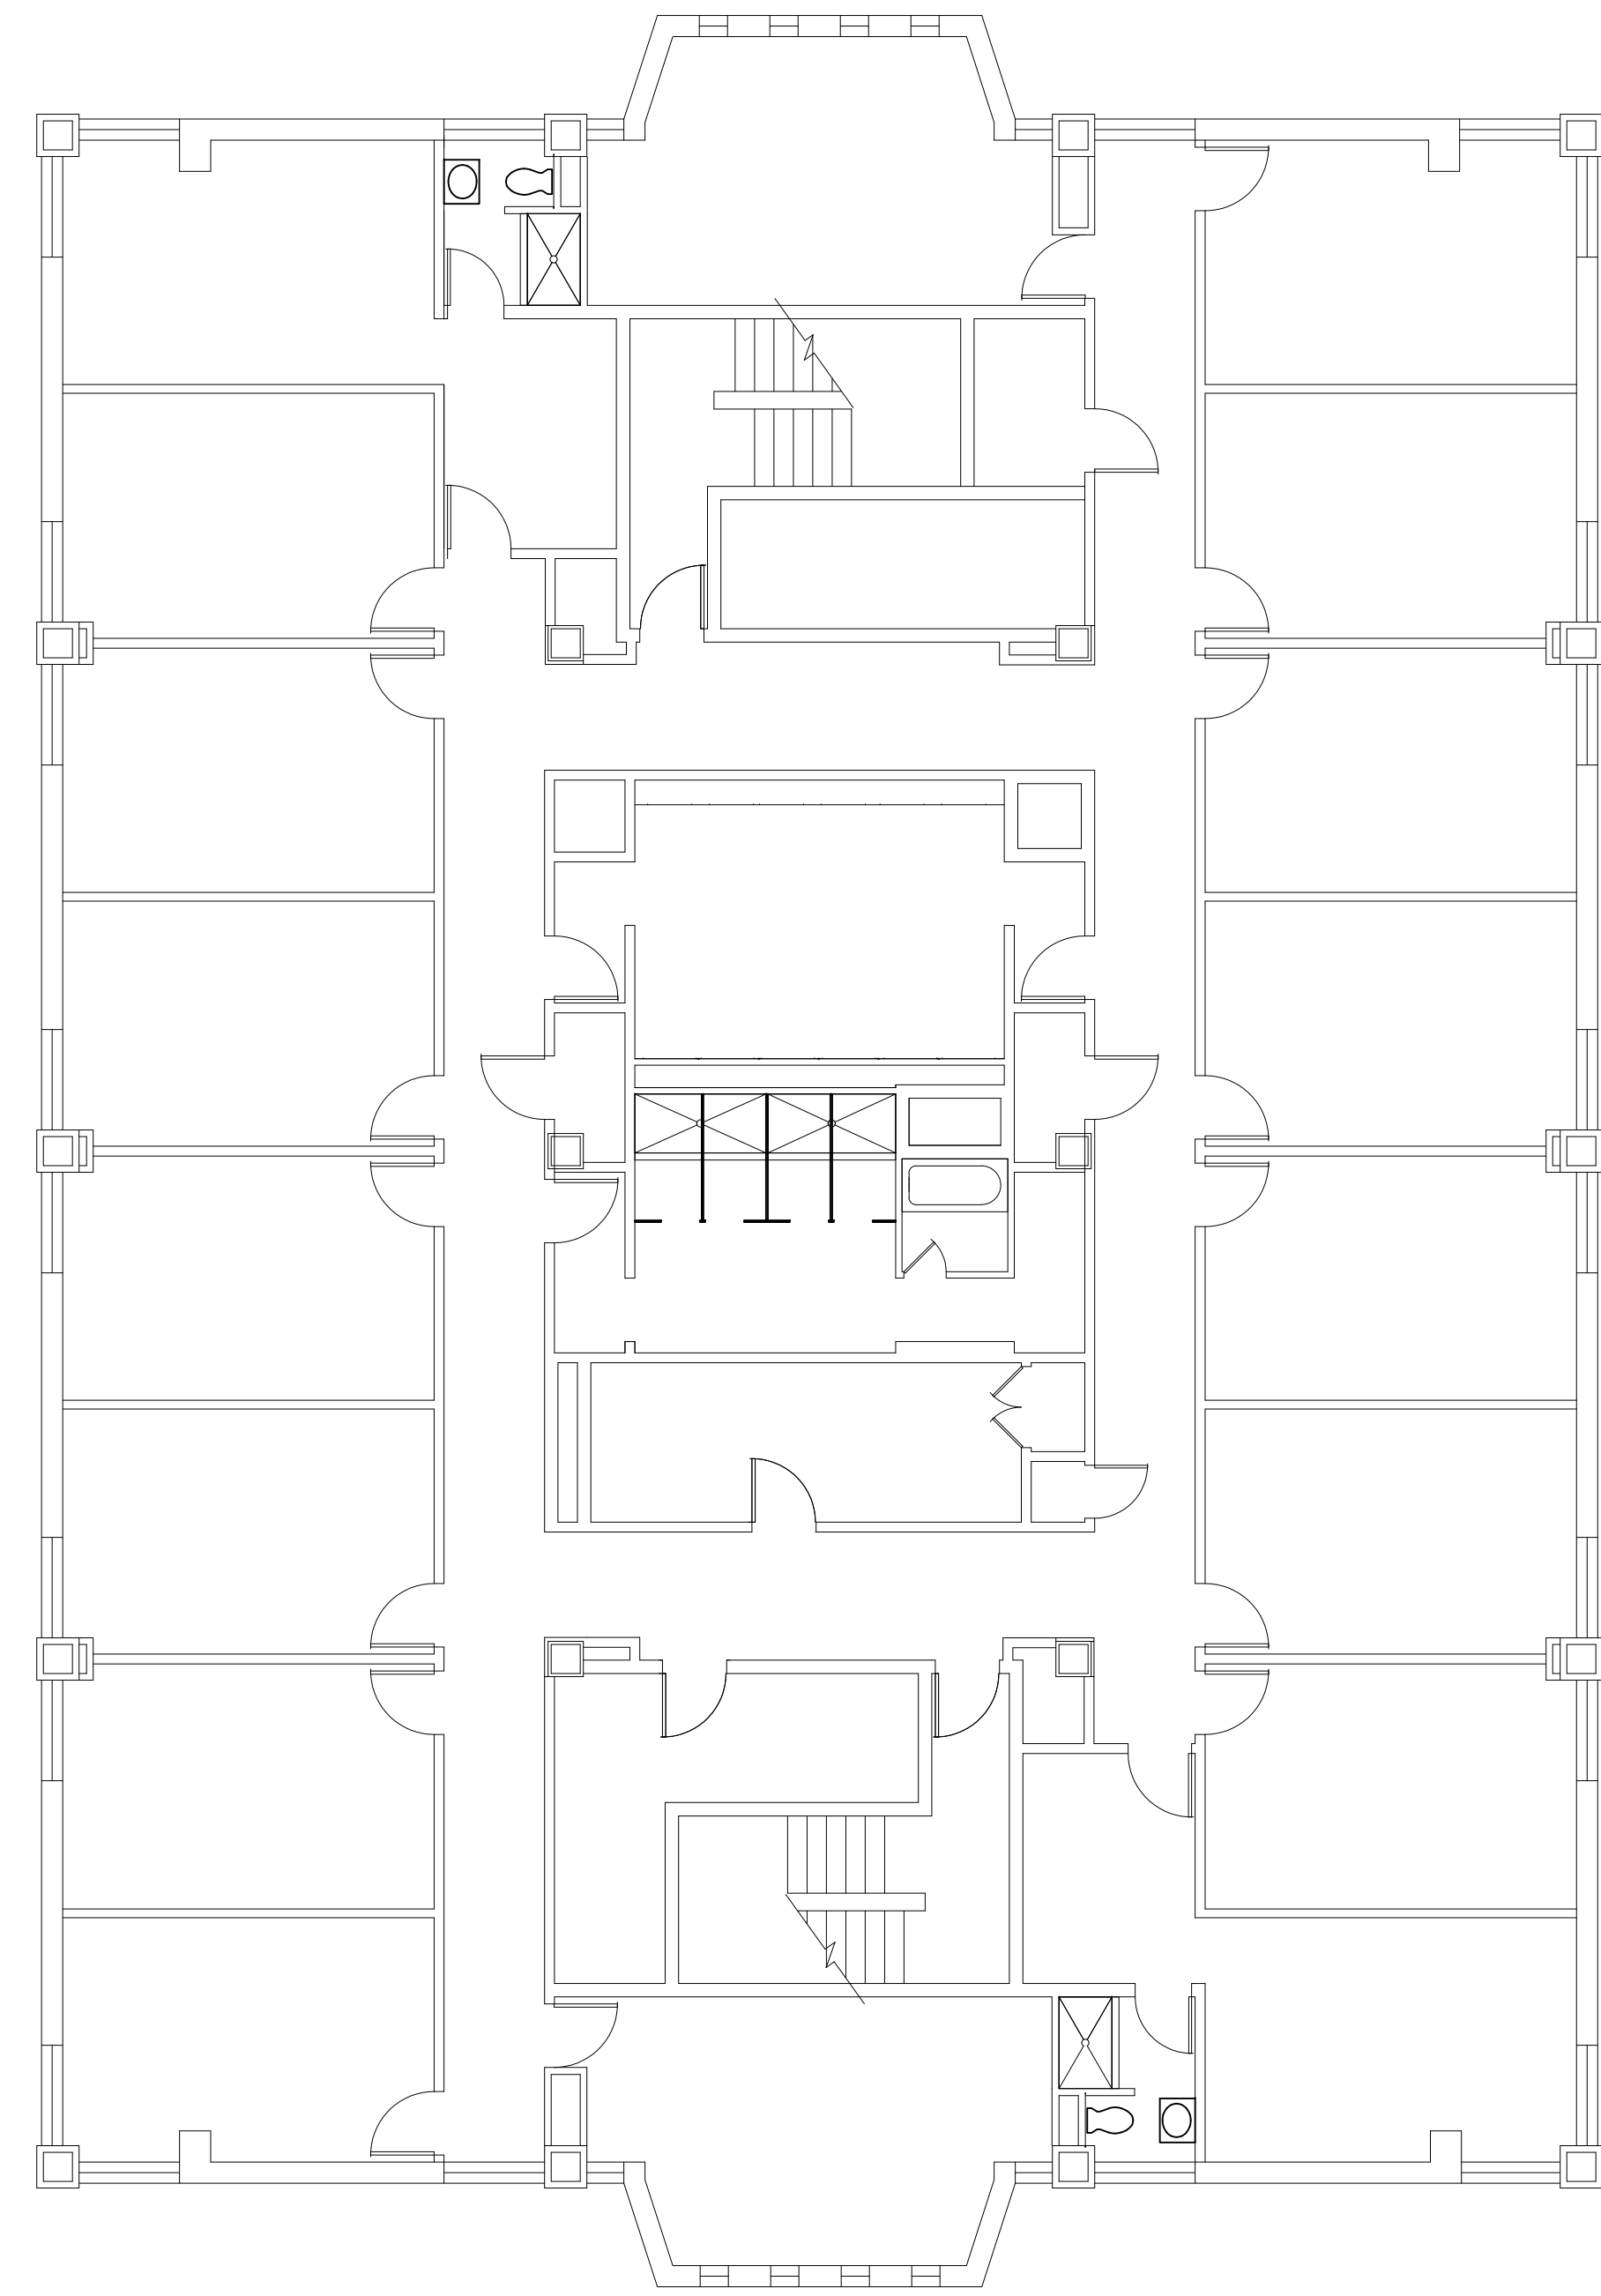

**BABBETTE TOWERS  
NORTH AND SOUTH  
FIRST FLOOR**

1/16" = 1'-0" 10' 0 10' 20' 30'

**BABBETTE TOWERS  
NORTH AND SOUTH  
SECOND THRU TENTH FLOORS**

1/8" = 1'-0" 

NORTH  
ELEVENTH FLOOR

SOUTH  
ELEVENTH FLOOR

# BABBETTE TOWERS NORTH AND SOUTH ELEVENTH FLOOR

1/8" = 1'-0" 