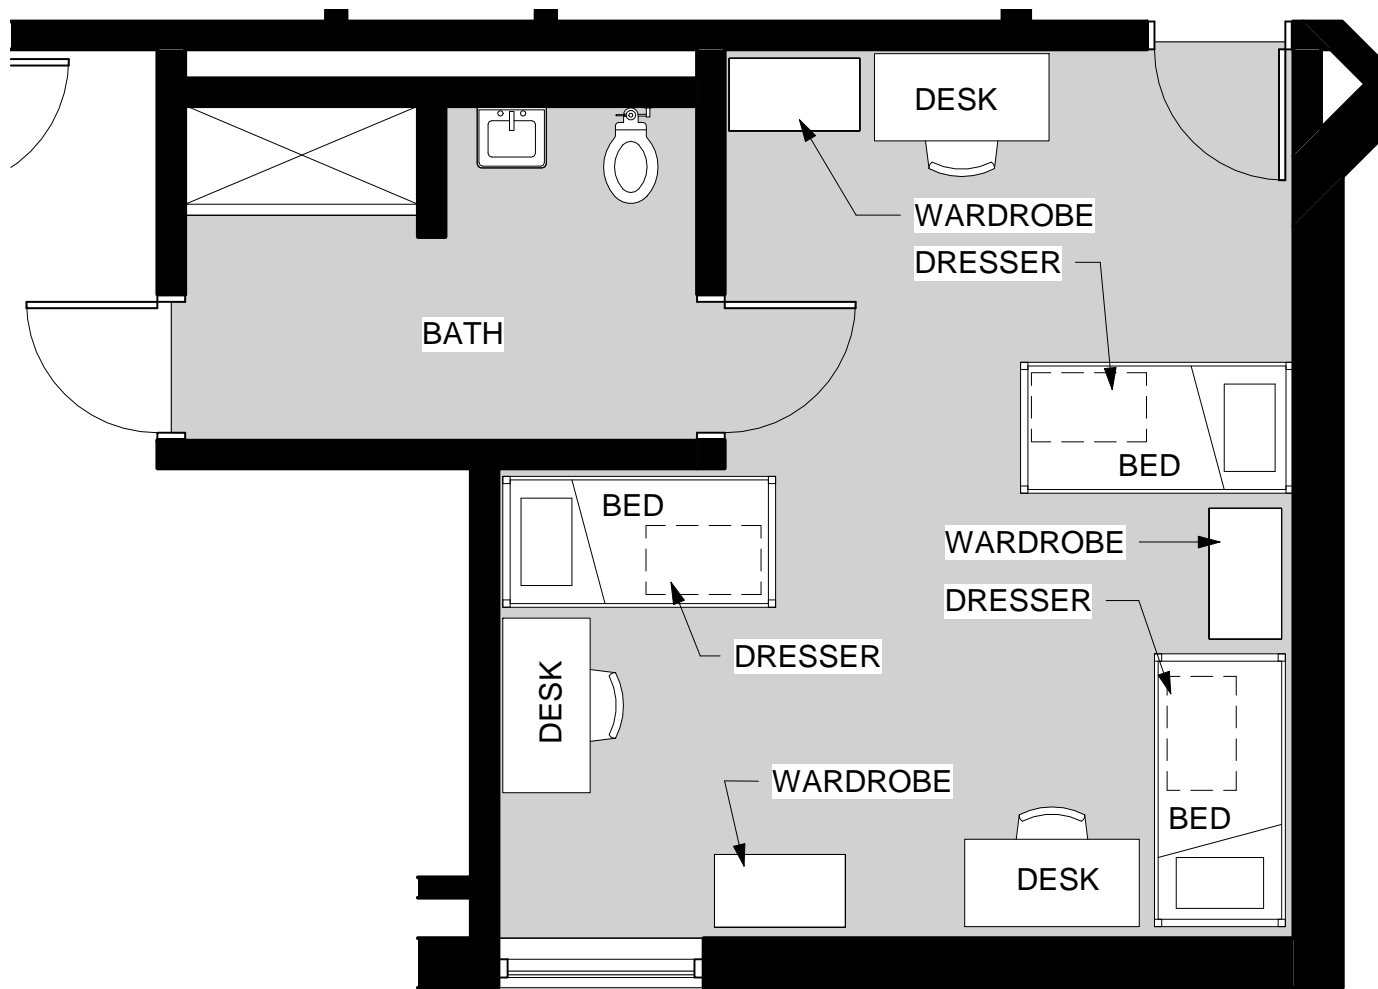

SMALL DOUBLE BED ROOM

LEE W. SMITH HALL

NORFOLK STATE UNIVERSITY

MEDIUM DOUBLE BED ROOM

LEE W. SMITH HALL

NORFOLK STATE UNIVERSITY

LARGE DOUBLE BED ROOM

LEE W. SMITH HALL

NORFOLK STATE UNIVERSITY

TRIPLE BED SUITE

LEE W. SMITH HALL

NORFOLK STATE UNIVERSITY