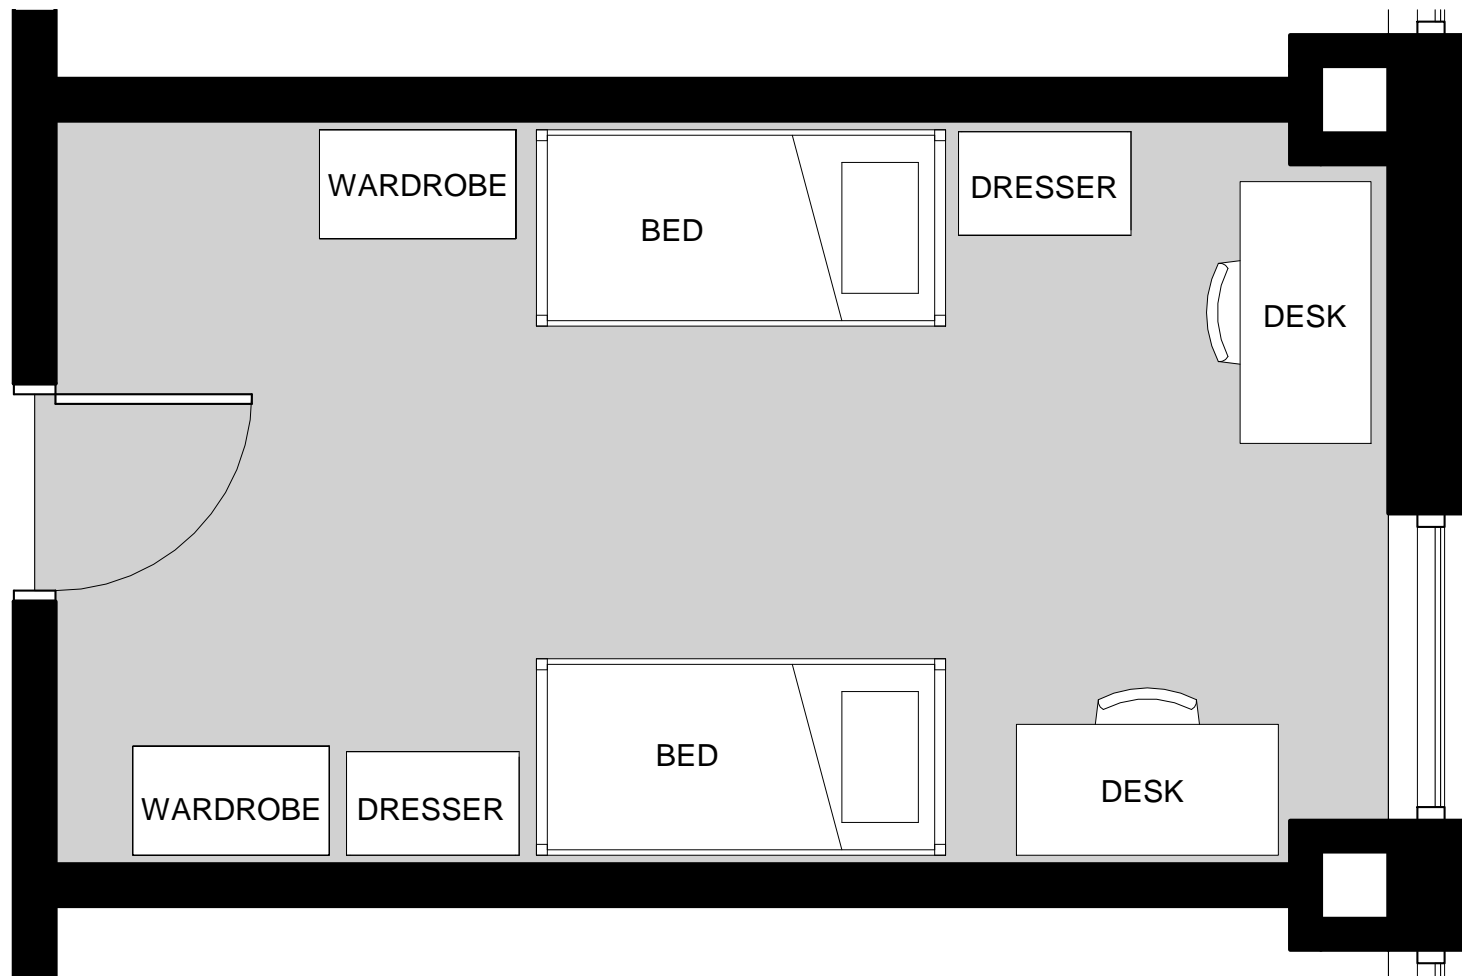

SMALL DOUBLE BED ROOM

LEE W. SMITH HALL

NORFOLK STATE UNIVERSITY

MEDIUM DOUBLE BED ROOM

LEE W. SMITH HALL

NORFOLK STATE UNIVERSITY

LARGE DOUBLE BED ROOM

LEE W. SMITH HALL

NORFOLK STATE UNIVERSITY

TRIPLE BED SUITE

LEE W. SMITH HALL

NORFOLK STATE UNIVERSITY