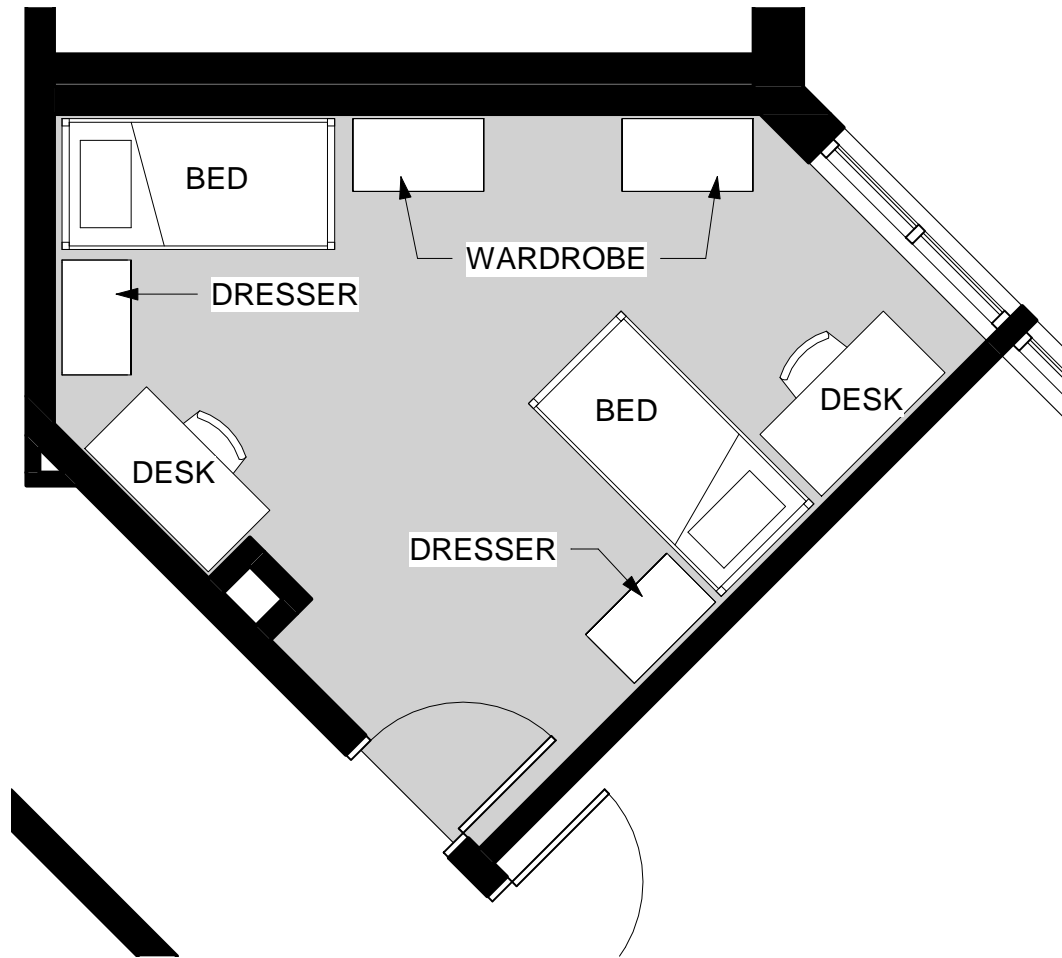

SMALL DOUBLE BED ROOM

LEE W. SMITH HALL

NORFOLK STATE UNIVERSITY

MEDIUM DOUBLE BED ROOM

LEE W. SMITH HALL

NORFOLK STATE UNIVERSITY

LARGE DOUBLE BED ROOM

LEE W. SMITH HALL

NORFOLK STATE UNIVERSITY

TRIPLE BED SUITE

LEE W. SMITH HALL

NORFOLK STATE UNIVERSITY